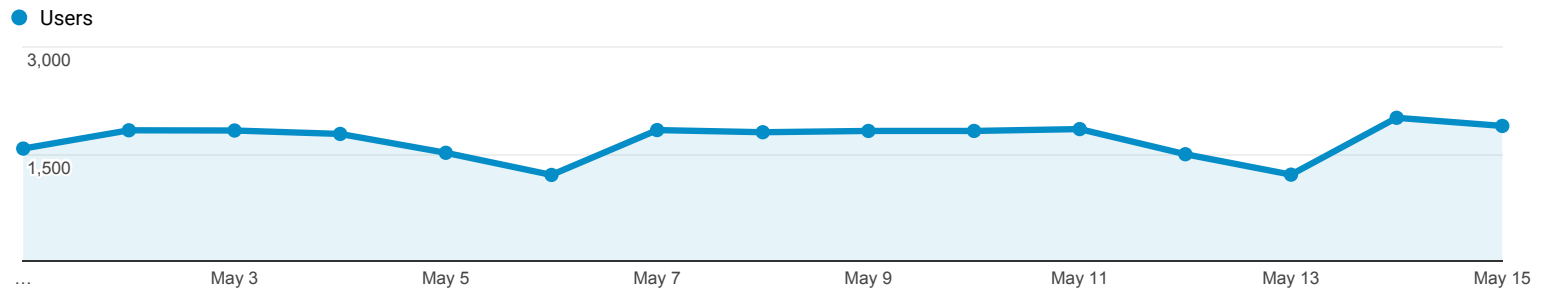

**All Traffic**

All Users  
100.00% Users

May 1, 2018 - May 15, 2018

**Explorer**

Summary

Source / Medium	Acquisition			Behavior			Conversions		
	Users	New Users	Sessions	Bounce Rate	Pages / Session	Avg. Session Duration	Goal Conversion Rate	Goal Completions	Goal Value
	21,951 % of Total: 100.00% (21,951)	18,944 % of Total: 100.13% (18,919)	30,016 % of Total: 100.00% (30,016)	8.41% Avg for View: 8.41% (0.00%)	6.66 Avg for View: 6.66 (0.00%)	00:03:24 Avg for View: 00:03:24 (0.00%)	0.00% Avg for View: 0.00% (0.00%)	0 % of Total: 0.00% (0)	₹0.00 % of Total: 0.00% (₹0.00)
1. <a href="#">google / organic</a>	<b>13,186</b> (58.46%)	<b>11,366</b> (60.00%)	<b>17,004</b> (56.65%)	1.75%	5.15	00:02:46	0.00%	0 (0.00%)	₹0.00 (0.00%)
2. <a href="#">(direct) / (none)</a>	<b>3,583</b> (15.88%)	<b>3,261</b> (17.21%)	<b>4,413</b> (14.70%)	9.25%	4.40	00:02:14	0.00%	0 (0.00%)	₹0.00 (0.00%)
3. <a href="#">apeda.gov.in / referral</a>	<b>3,286</b> (14.57%)	<b>2,102</b> (11.10%)	<b>5,589</b> (18.62%)	5.90%	14.23	00:06:42	0.00%	0 (0.00%)	₹0.00 (0.00%)
4. <a href="#">google.co.in / referral</a>	<b>916</b> (4.06%)	<b>860</b> (4.54%)	<b>1,076</b> (3.58%)	72.40%	2.26	00:01:48	0.00%	0 (0.00%)	₹0.00 (0.00%)
5. <a href="#">google.com / referral</a>	<b>476</b> (2.11%)	<b>446</b> (2.35%)	<b>561</b> (1.87%)	71.48%	2.04	00:01:48	0.00%	0 (0.00%)	₹0.00 (0.00%)
6. <a href="#">bing / organic</a>	<b>212</b> (0.94%)	<b>193</b> (1.02%)	<b>242</b> (0.81%)	2.07%	3.90	00:02:25	0.00%	0 (0.00%)	₹0.00 (0.00%)
7. <a href="#">com.google.android.googlequicksearchbox / referral</a>	<b>120</b> (0.53%)	<b>114</b> (0.60%)	<b>129</b> (0.43%)	80.62%	1.36	00:00:45	0.00%	0 (0.00%)	₹0.00 (0.00%)
8. <a href="#">t.co / referral</a>	<b>95</b> (0.42%)	<b>90</b> (0.48%)	<b>119</b> (0.40%)	0.00%	9.92	00:05:01	0.00%	0 (0.00%)	₹0.00 (0.00%)
9. <a href="#">yahoo / organic</a>	<b>79</b> (0.35%)	<b>63</b> (0.33%)	<b>92</b> (0.31%)	2.17%	4.66	00:02:13	0.00%	0 (0.00%)	₹0.00 (0.00%)
10. <a href="#">agriexchange.apeda.gov.in / referral</a>	<b>73</b> (0.32%)	<b>2</b> (0.01%)	<b>107</b> (0.36%)	1.87%	18.29	00:09:16	0.00%	0 (0.00%)	₹0.00 (0.00%)