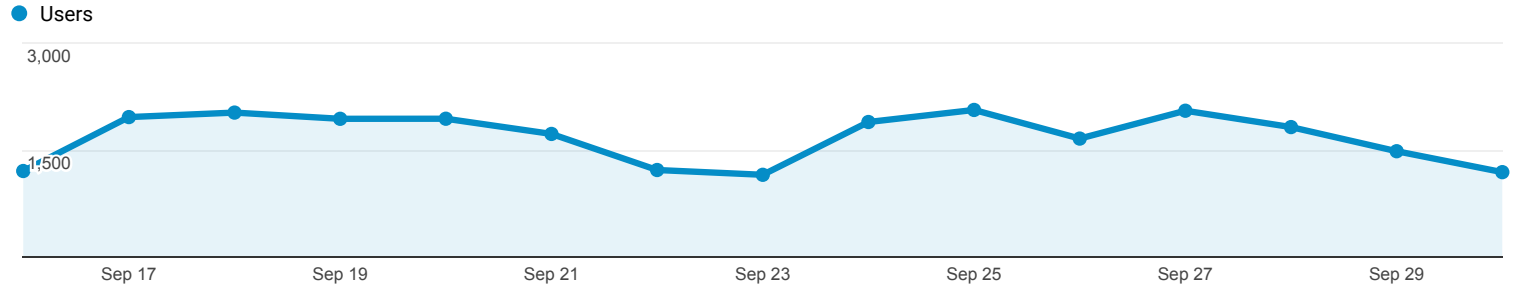

Audience Overview

All Users
100.00% Users

Sep 16, 2018 - Sep 30, 2018

Overview

■ New Visitor ■ Returning Visitor