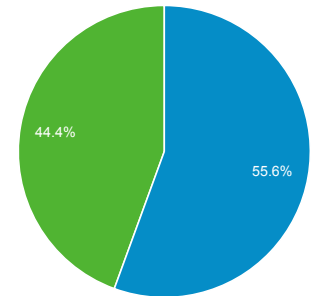

Users 6,174	New Users 3,989	Sessions 15,279
Number of Sessions per User 2.47	Pageviews 180,036	Pages / Session 11.78
Avg. Session Duration 00:12:12	Bounce Rate 18.59%	

■ New Visitor ■ Returning Visitor